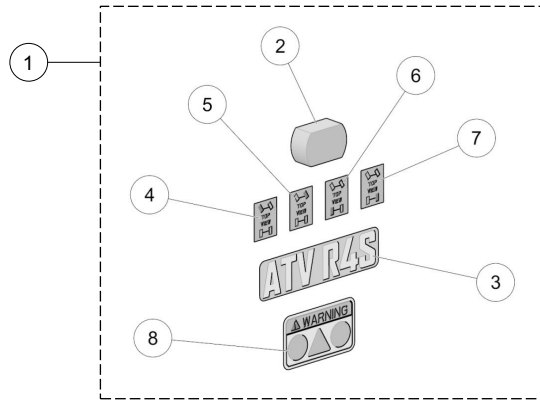

ITEM #	PART #	DESCRIPTION	QTY
		CAMSO ATV R4S MY2019 :: STICKER KIT	
1	7083-00-3084	S-KIT, STICKER ATV R4S - 1 TRACK / COLLANT ATV R4S - 1 CHENILLE	1
2	--	BUBBLE LEVEL / NIVEAU À BULLE	1
3	--	STICKER / COLLANT -- CAMSO ATV R4S	1
4	--	STICKER, FRONT LEFT PICTOGRAM / DÉCALQUE PICTOGRAMME AVG	1
5	--	STICKER, FRONT RIGHT PICTOGRAM / DÉCALQUE PICTOGRAMME AVD	1
6	--	STICKER, REAR LEFT PICTOGRAM / DÉCALQUE PICTOGRAMME ARG	1
7	--	STICKER, REAR RIGHT PICTOGRAM / DÉCALQUE PICTOGRAMME ARD	1
8	--	STICKER WARNING / AUTOCOLLANT AVERTISSEMENT	1