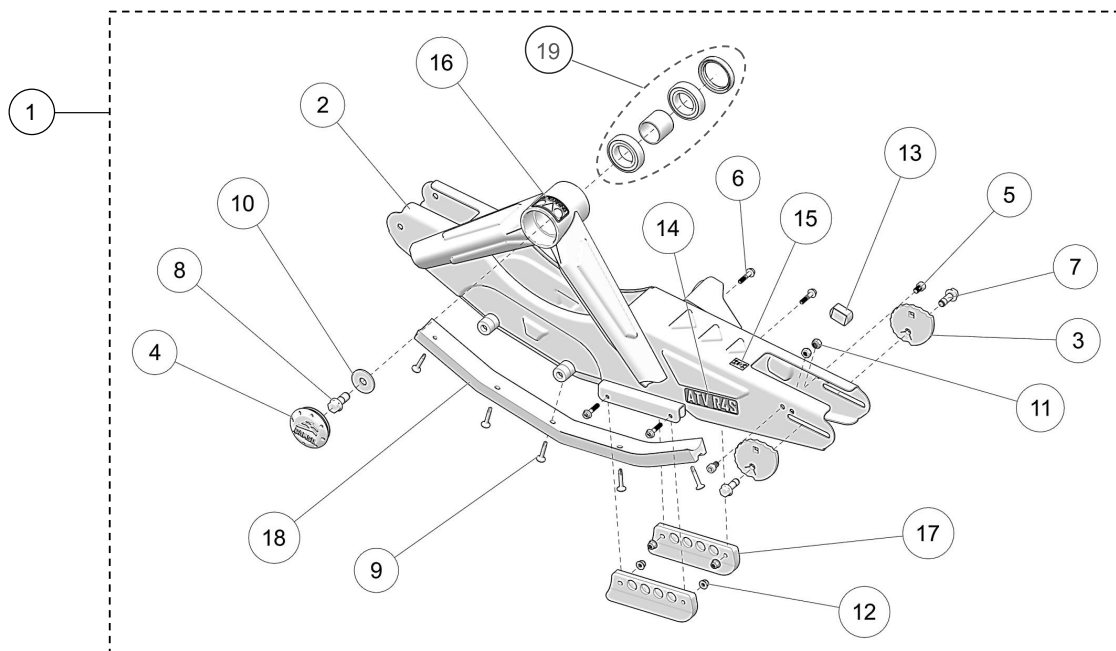

ITEM #	PART #	DESCRIPTION	QTY
		CAMSO ATV R4S MY2019 :: FRONT RIGHT FRAME	
1	7010-00-3322	S-KIT, RH FRONT FRAME - ATV R4S / S-KIT CADRE AVD ATV R4S	1
2	--	RH FRONT FRAME / CADRE AV. DROIT -- ATV R4S	1
3	--	TENSIONER CAM / CAME, TENDEUR	2
4	1017-00-7150	HUB CAP CAMSO ASS'Y / CAP MOYEU CAMSO ASS.	1
5	1032-08-0012	HSCS, M8-1.25X12, 8.8, ZP, DIN912	2
6	1035-06-1030	HFCS, M6-1X30, 10.9, ZP, DIN6921	4
7	1036-10-4030	HFSCS, M10-1.5X30, 10.9, ZP, TL, DIN 6921	2
8	--	HFSCS, M12-1.75X30, 10.9, ZP, TL, DIN 6921	1
9	1049-00-0007	SDSQWS, #12-24X1.5, ZP	5
10	--	W, 1.625, 0.515, 11GA.	1
11	1071-08-0001	NN, M8-1.25, 8, ZP, DIN985	2
12	1074-06-0001	FNN, M6-1.8, ZP, DIN6926	4
13	--	BUBBLE LEVEL / NIVEAU À BULLE	1
14	--	STICKER / DÉCALQUE -- CAMSO ATV R4S	1
15	--	STICKER, FRONT RIGHT PICTOGRAM / PICTOGRAMME AV. DROIT	1
16	--	STICKER WARNING / AUTOCOLLANT AVERTISSEMENT	1
17	--	SKATE / PATIN	2
18	--	SLIDE, FRONT / GLISSIÈRE, AVANT	1
19	7090-00-0001	S-KIT ATV UTV 2 BEARINGS / S-KIT ATV UTV 2 ROULEMENTS	1