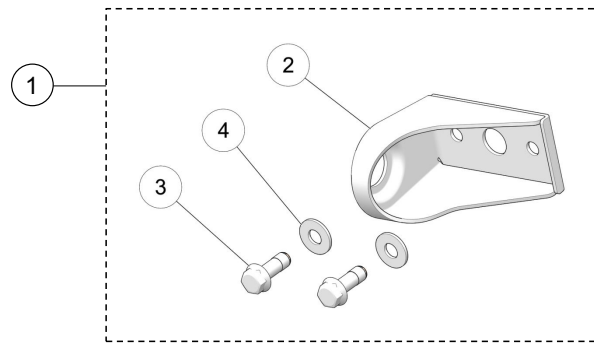

ITEM #	PART #	DESCRIPTION	QTY
		CAMSO ATV R4S MY2019 :: ANTI-ROTATION BRACKET IS	
1	7015-00-3010	S-KIT, ANTI-ROTATION, IS BRACKET / ATTACHE - ANTI-ROTATION SI	1
2	--	ANTI-ROTATION, BRACKET IS / ATTACHE - ANTI-ROTATION SI	1
3	1036-10-4030	HFSCS, M10-1.5X30, 10.9, ZP, TL, DIN 6921	2
4	1060-00-0004	W, 7/16X1.0X0.072, 8, ZP, USS	2