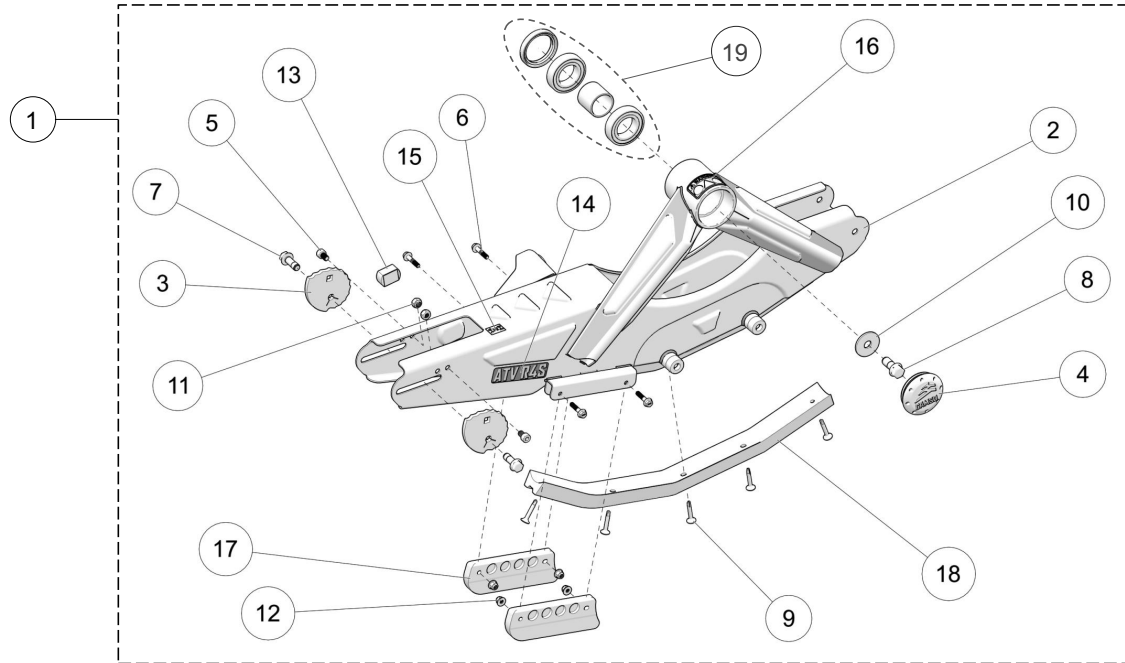

ITEM #	PART #	DESCRIPTION	QTY
		CAMSO ATV R4S MY2019 :: FRONT LEFT FRAME	
1	7011-00-3322	S-KIT, LH FRONT FRAME - ATV R4S / S-KIT CADRE AVG ATV R4S	1
2	--	LH FRONT FRAME / CADRE AV. GAUCHE -- ATV R4S	1
3	--	TENSIONER CAM / CAME, TENDEUR	2
4	1017-00-7150	HUB CAP CAMSO ASS'Y / CAP MOYEU CAMSO ASS.	1
5	1032-08-0012	HSCS, M8-1.25X12, 8.8, ZP, DIN912	2
6	1035-06-1030	HFCS, M6-1X30, 10.9, ZP, DIN6921	4
7	1036-10-4030	HFCS, M10-1.5X30, 10.9, ZP, TL, DIN 6921	2
8	--	HFCS, M12-1.75X30, 10.9, ZP, TL, DIN 6921	1
9	1049-00-0007	SDSQWS, #12-24X1.5, ZP	5
10	--	W, 1.625, 0.515, 11GA.	1
11	1071-08-0001	NN, M8-1.25, 8, ZP, DIN985	2
12	1074-06-0001	FNN, M6-1, 8, ZP, DIN6926	4
13	--	BUBBLE LEVEL / NIVEAU À BULLE	1
14	--	STICKER / DÉCALQUE -- CAMSO ATV R4S	1
15	--	STICKER, FRONT LEFT PICTOGRAM / PICTOGRAMME AV. GAUCHE	1
16	--	STICKER WARNING / AUTOCOLLANT AVERTISSEMENT	1
17	--	SKATE / PATIN	2
18	--	SLIDE, FRONT / GLISSIÈRE, AVANT	1
19	7090-00-0001	S-KIT ATV UTV 2 BEARINGS / S-KIT ATV UTV 2 ROULEMENTS	1