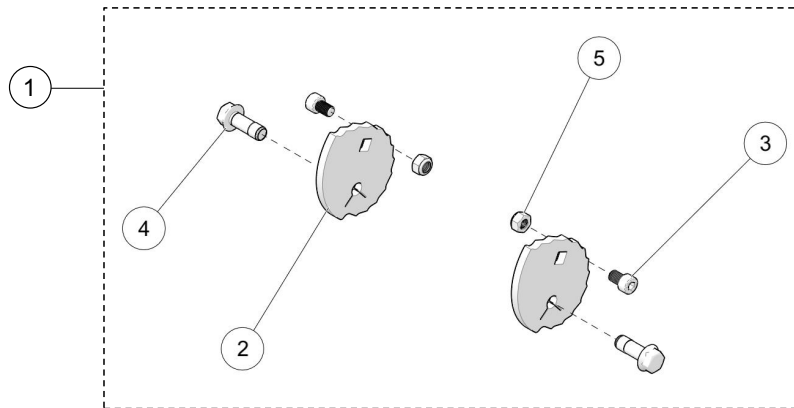

ITEM #	PART #	DESCRIPTION	QTY
CAMSO ATV R4S MY2019 :: TENSIONER CAM KIT			
1	7014-00-3003	S-KIT, TENSIONER CAM / S-KIT, CAME TENDEUR	1
2	--	TENSIONER CAM / CAME TENDEUR	2
3	1032-08-0012	HSCS,M8-1.25X12,8.8,ZP,DIN912	2
4	1036-10-4030	HFSCS,M10-1.5X30,10.9,ZP,TL,DIN 6921	2
5	1071-08-0001	NN,M8-1.25,8,ZP,DIN985	2