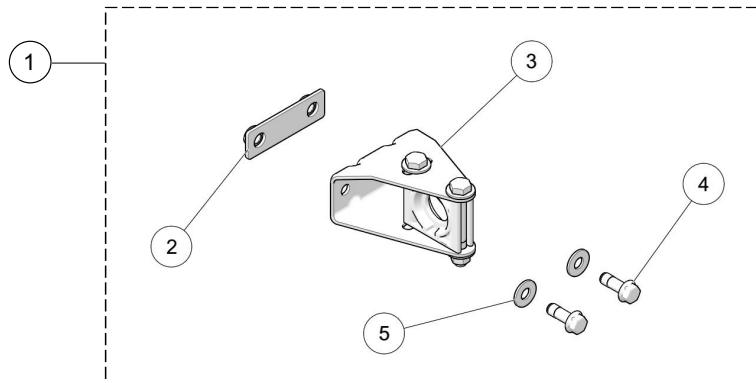

ITEM #	PART #	DESCRIPTION	QTY
CAMSO ATV-UTV T4S MY2018 :: ANTI-ROTATION INDEPENDENT SUSPENSION			
1	7015-00-8250	S-KIT ANTI-ROTATION IND. SUSPENSION / S-KIT ANTIROT. SUSP. IND.	1
2	--	BACK PLATE / PLAQUE DE FIXATION	1
3	--	ANTI-ROTATION BRACKET IND SUSP / ATTACHE ANTI-ROTATION SI	1
4	1036-10-4030	HFSCS, M10-1.5X30, 10.9, ZP, TL, DIN 6921	2
5	1060-00-0004	W, 7/16X1.0X0.072, 8, ZP, USS	2