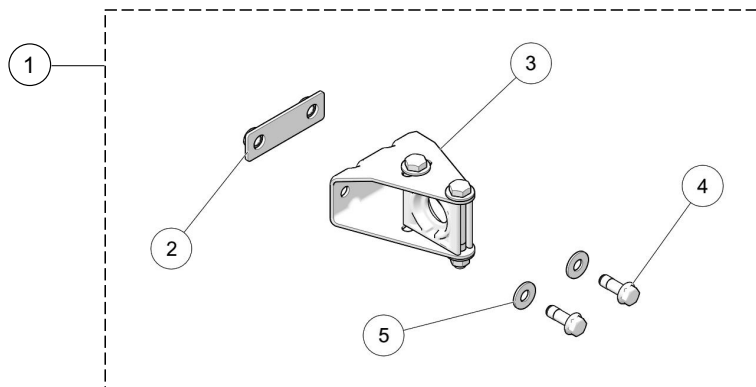

ITEM #	PART #	DESCRIPTION	QTY
		CAMSO ATV-UTV T4S MY2019 :: ANTI-ROTATION INDEPENDENT SUSPENSION	
1	7015-00-8250	S-KIT ANTI-ROTATION IND. SUSPENSION / S-KIT ANTIROT. SUSP. IND.	1
2	--	BACK PLATE / PLAQUE DE FIXATION	1
3	--	ANTI-ROTATION BRACKET IND SUSP / ATTACHE ANTI-ROTATION SI	1
4	1036-10-4030	HFSCS, M10-1.5X30, 10.9, ZP, TL, DIN 6921	2
5	1060-00-0004	W, 7/16X1.0X0.072, 8, ZP, USS	2