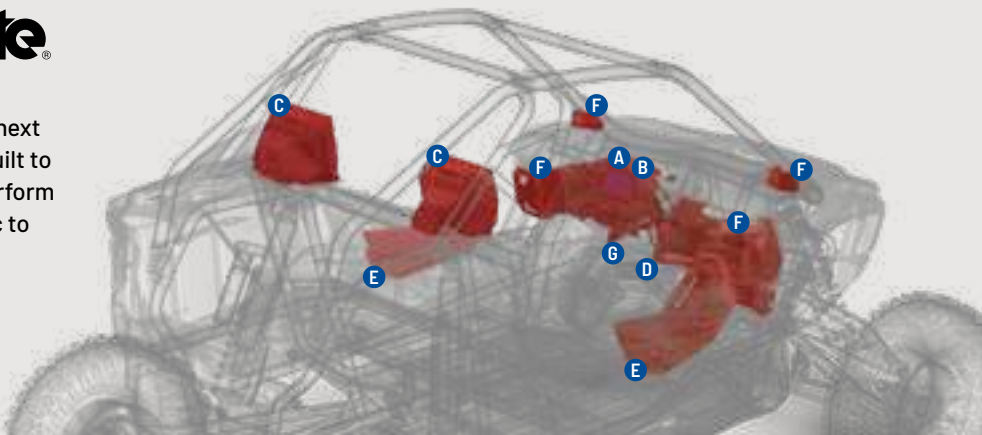

Rockford Fosgate® partnered with Polaris to create the next evolution of factory-installed off-road audio. Purpose-built to stand up to any outdoor environment and designed to perform no matter the ride. Specifically tuned and rider-centric to create an audio experience that is second to none.

PLUG & PLAY

ELEMENT READY

NO LOSS OF CARGO SPACE

BLUETOOTH®

BUILD YOUR AUDIO

A. 7" DISPLAY POWERED BY RIDE COMMAND

- » 2884072
  PRO S/4 '25-26, PRO XP/4 '20-26
  STANDARD ON PREMIUM/ULTIMATE MODELS
  Requires Mount Kit (2884584/2890417)
- » 2890898
  PRO R/4 '22-25
  STANDARD ON ULTIMATE MODELS
  Requires Mount Kit (2890417)

SEE P. 96 FOR RIDE COMMAND DETAILS

B. PMX-P2 HEAD UNIT

- 2.7" full color display
- AM/FM/WB tuner with Bluetooth® connectivity
- » 2890410
  PRO R/4 '25, PRO S/4 '25-26, PRO XP/4 '25-26
  NOT COMPATIBLE WITH PREMIUM/ULTIMATE MODELS

C. REAR SPEAKERS

- 100 watt 6.5" component speakers and enclosures
- » 2890411
  PRO R/4 '25-26, PRO S/4 '25-26, PRO XP/4 '25-26

D. SUBWOOFER

- Subwoofer with enclosure and grille
- 400 watt integrated subwoofer amplifier
- » 10" • 2890413
  PRO R/4 '25-26, PRO S/4 '25-26, PRO XP/4 '25-26
- » 12" • 2890414
  PRO R/4 '25, PRO S/4 '25-26, PRO XP/4 '25-26

400W AMPLIFIER

- 400 watt full range amplifier
- » 2890412
  PRO R/4 '25-26, PRO S/4 '25-26, PRO XP/4 '25-26

REAR PODS

- 50 watt 6.5" coaxial speakers with can-enclosures, mounting hardware and grilles
- » 2883945
  PRO R/4 '22-26, PRO S/4 '25-26, PRO XP/4 '20-26
  Stage 5 & 6 Audio Kit compatibility for MY25+ only

E. FRONT DOOR SPEAKERS

- 100 watt coaxial speakers with door enclosures
- Integrated door handle on enclosure
- » 2890518
  PRO R/4 '25-26, PRO S/4 '25-26, PRO XP/4 '25-26
  Requires dash speakers for installation

F. DASH SPEAKER KIT

- 100 watt component speakers and enclosures
- Includes independent tweeter speakers
- » 2891254
  PRO R/4 '25-26, PRO S/4 '25-26, PRO XP/4 '25-26
  Premium models require AM/FM Antenna Kit (2891478), sold separately

G. ACTIVE BASS CONTROL KNOB

- Knob to adjust subwoofer output independently of speaker volume
- » 2890427
  PRO R/4 '25, PRO S/4 '25-26, PRO XP/4 '25-26

STAINLESS STEEL GRILLES

- Stainless steel grille upgrades
- » 2891255
  PRO R/4 '25-26, PRO S/4 '25-26, PRO XP/4 '25-26