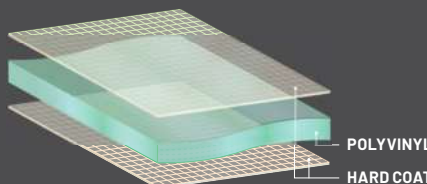

GLASS

- Superior optical clarity (automotive level)
- Scratch-resistant
- Seals tight
- Cold weather/heavy duty

VS

HARD COAT POLY

- Lightweight, flexible, easy to store/remove
- Impact-resistant
- 30x more scratch resistance than regular poly windshields