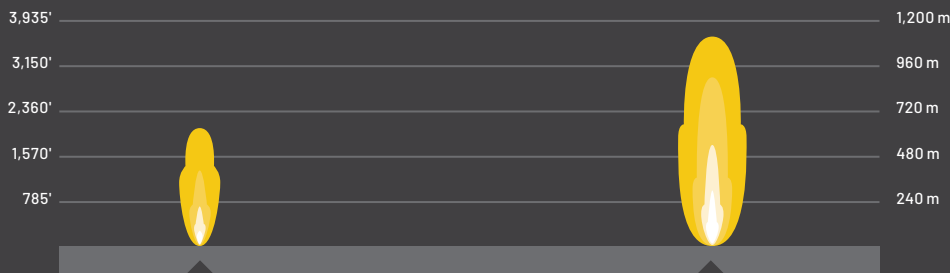

EXCLUSIVE OPTICS

RIGID® invests heavily in optical science and has patented multiple optics and optics systems, maximizing light output and efficiency.

LIGHT BAR OPTIONS

1. CHOOSE YOUR LIGHT BAR

BRAND SIZE
RIGID® 6"
TYPE
DUAL-ROW E-SERIES
RAW LUMENS
9,504
PN
2884649
FITMENT
PRO R/4 '22-26, PRO S/4 '25-26,
PRO XP/4 '20-26