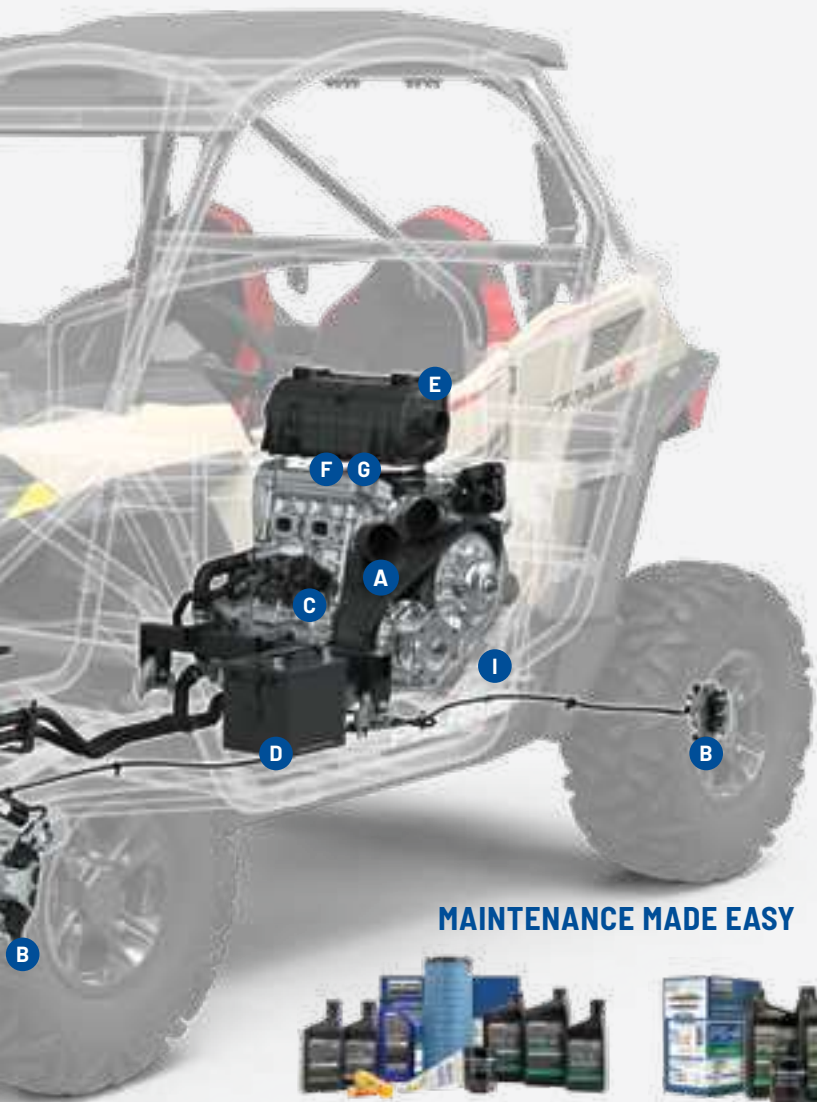

MAINTENANCE MADE EASY

ORV MAINTENANCE KIT

Includes Oil Change Kit, Gearcase Fluids, Air Filter, & Spark Plug
» 2830544

OIL CHANGE KITS

2.5 QT Engine Oil (oil varies by kit), 1 Oil Filter (2540086) & 1 Drain Plug Washer
» PS-4 • 2879323
» PS-4 EXTREME • 2890057