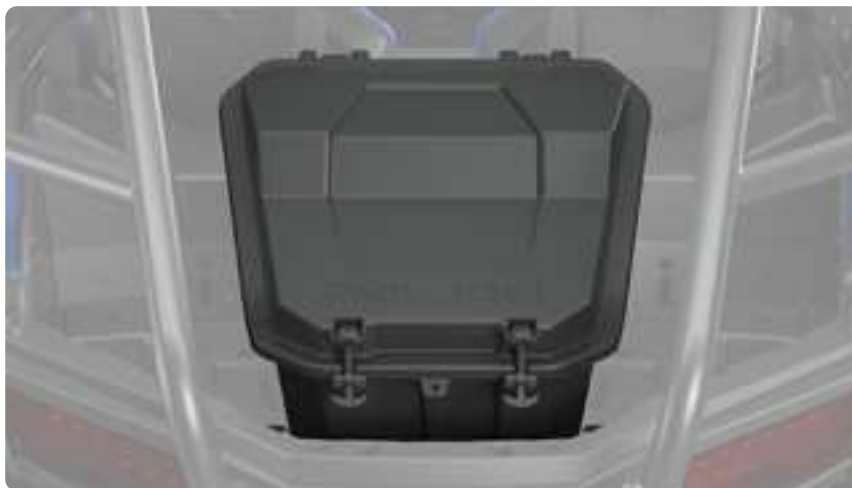

69 QT CARGO BOX TOP SELLER

- Integrated rear cargo box, touting 69 QT of storage
- Secure latching lid with taut rubber strap tie-downs
- Lightweight design integrates seamlessly into the rear cargo bed
- Includes all mounting hardware for complete installation

» 2881193

TRAIL S '21-26, TRAIL '21-26