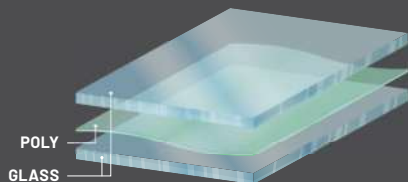

GLASS

Superior optical clarity (automotive level)
Scratch-resistant
Seals tight
Cold weather/heavy duty

VS