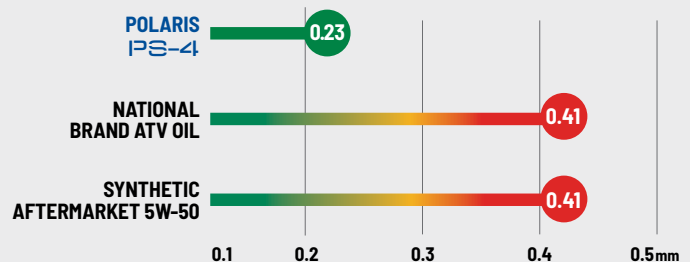

ENGINE WEAR TEST

LOWER NUMBER = LESS ENGINE COMPONENT WEAR
LESS WEAR ON PARTS MEANS LONGER ENGINE LIFE