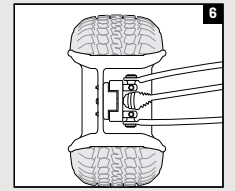

Reassemble tie rod, ball joints, brake caliper, axle nut, tire and wheel.

Refer to your service manual for further instructions and torque specifications.
*Designed for temporary CV boot repair. Purchase the OEM CV Boot for a permanent repair.