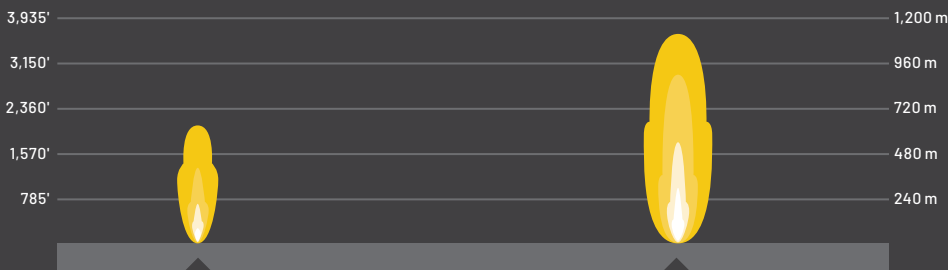

RIGID® LIMITED LIFETIME WARRANTY

If you own a RIGID® light and it breaks, we will replace or repair it for life.*

LIGHT BAR OPTIONS

1. CHOOSE YOUR LIGHT BAR

BRAND SIZE	RIGID® 6"
TYPE	DUAL-ROW E-SERIES
RAW LUMENS	9,504
PN	2884649
FITMENT	XP / 4 '24-'25 Requires bumper, sold separately.