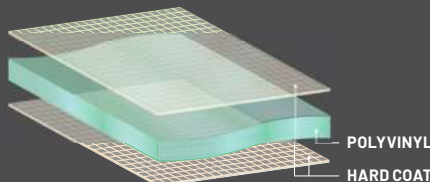

HARD COAT POLY

Lightweight, flexible, easy to store/remove
Impact-resistant
30x more scratch resistance than regular poly windshields