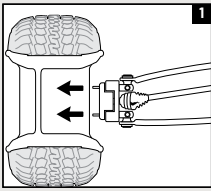

Remove wheel and axle nut.