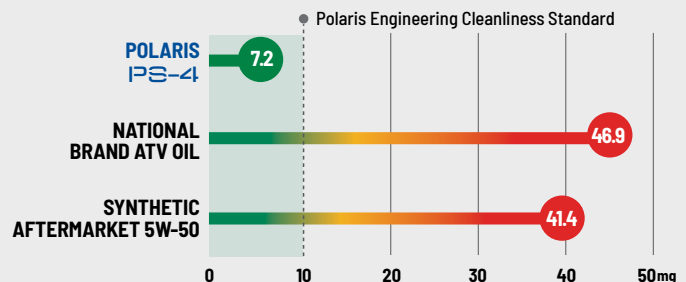

DEPOSIT TEST

LOWER DEPOSITS = MAXIMUM POWER

DEMAND DRIVE FLUID

Proprietary formulation prevents clutch slippage and chatter and reduces component wear and corrosion.

1. » 1 QT • 2877922
   - » 2.5 GALLONS • 2877923
2. PRO R/4 REQUIRES ANGLE DRIVE FLUID (2889280)

ANTI-FREEZE

Prevent corrosion on metal components, eliminate scaling and maximize cooling system performance.

- » 1 QT • 2880514
- » 1 GALLON • 2880513
- » 55 GALLONS • 2880512

CARBON CLEAN

Ultimate fuel and injection system cleaner.

- » 12 OZ • 2881413

ADVANCED FUEL TREATMENT

Dual antioxidant formula protects jets and fuel system from gum and varnish.

- » 12 OZ • 2881416