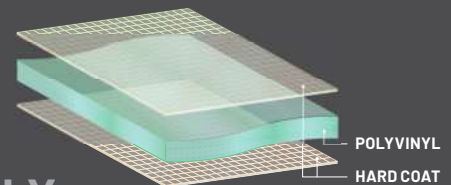

PRO R, PRO S & PRO XP
AUDIO
WINDSHIELDS & CAB WINDOWS
ROOF DOORS & CAB ACCESSORIES
VEHICLE PROTECTION
LIGHTING
STORAGE
HARNESSES, MIRRORS, MISC & WINCHES
PRO ARMOR AFTERMARKET
MAINTENANCE PARTS & FLUIDS
RZR RACING PARTS