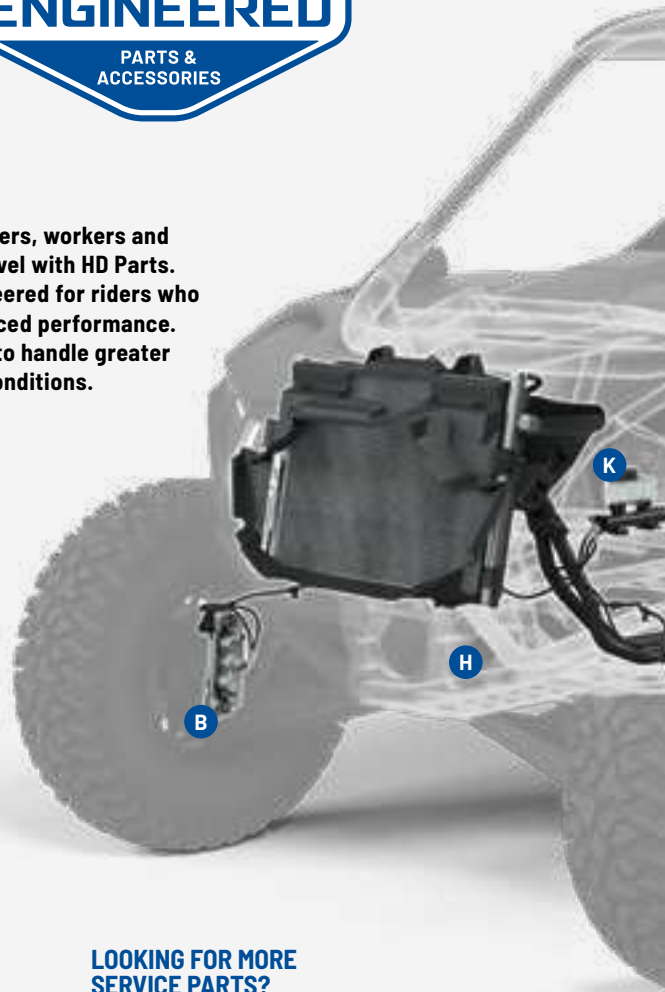

F SPARK PLUGS

- » 3023173
  PRO XP, PRO S
- » 3023413
  PRO R

LOOKING FOR MORE SERVICE PARTS?

See P. 117 to learn how to find parts for your model.

MAINTENANCE SCHEDULE*

BREAK-IN MAINTENANCE

FIRST 25 HRS | 250 MI / 400 KM

- **ENGINE OIL & OIL FILTER**
  CHANGE
- **AIR FILTER**
  INSPECT
  REPLACE AS NEEDED
- **BATTERY**
  TEST, CLEAN
  REPLACE AS NEEDED
- **FRONT GEARCASE**
  INSPECT
  ADD FLUID AS NEEDED
- **TRANSMISSION**
  INSPECT FLUID
  ADD FLUID AS NEEDED
- **GENERAL LUBRICATION**
  ALL FITTINGS, PIVOTS, CABLES, ETC.

6 MONTHS

25 HRS | 500 MI / 800 KM

- **AIR FILTER**
  INSPECT
  REPLACE AS NEEDED
- **BRAKE PADS**
  INSPECT
  REPLACE AS NEEDED
- **BRAKE FLUID**
  INSPECT
  ADD AS NEEDED
- **BATTERY**
  TEST & CLEAN
  REPLACE AS NEEDED

12 MONTHS

50 HRS | 1,000 MI / 1,600 KM

- **ENGINE OIL & OIL FILTER**
  CHANGE
- **PRO XP**
  TRANSMISSION
  CHANGE FLUID
- **FRONT GEARCASE**
  CHANGE FLUID
- **AIR FILTER**
  INSPECT
  REPLACE AS NEEDED
- **BRAKE PADS**
  INSPECT
  REPLACE AS NEEDED
- **BRAKE FLUID**
  INSPECT
  ADD AS NEEDED
- **DRIVE BELT**
  INSPECT & ADJUST
  REPLACE AS NEEDED
- **BATTERY**
  TEST & CLEAN
  REPLACE AS NEEDED

18 MONTHS

150 HRS | 1,500 MI / 2,400 KM

- **AIR FILTER**
  INSPECT
  REPLACE AS NEEDED
- **BRAKE PADS**
  INSPECT
  REPLACE AS NEEDED
- **BRAKE FLUID**
  INSPECT
  ADD AS NEEDED
- **BATTERY**
  TEST & CLEAN
  REPLACE AS NEEDED