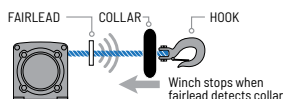

Auto Stop technology protects and extends the life of your winch by automatically stopping the winch at the end of pull to prevent over-spooling. While plowing, it prevents the plow frame from bending by stopping the winch once the plow has been lifted.

PREMIUM SYNTHETIC ROPE

With its lightweight, yet extremely strong, design and superior flexibility, this 50' long synthetic rope is easy to handle and can stand up to any tough job.

WIRELESS REMOTE

This convenient remote operates your Polaris winch wirelessly from within 50' of the vehicle. Operate your winch safely outside your vehicle while on the job site or trails.

MODEL

PRO R/4 '25-26
PRO S/4 '25-26

Includes dash switch and wireless remote

XP/4 '24-26
XP S/4 '26

Includes wireless remote. Wired remote sold separately

TRAIL S '21-26
TRAIL '21-26

PRO XP/4 '25-26

Includes both wired and wireless remote