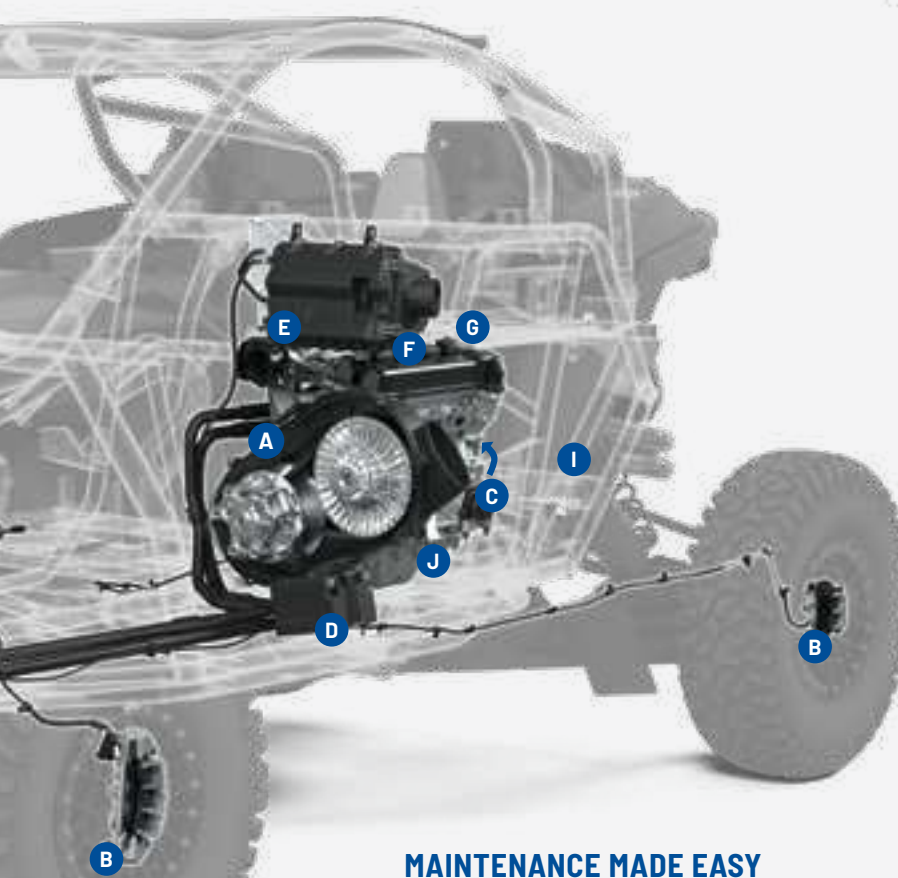

G
ENGINE OIL P. 112
»PS-4 • 1 QT • 2876244
»PS-4 • 1 GAL. • 2876245
»PS-4 EXTREME • 1QT • 2889395
»PS-4 EXTREME • 1GAL. • 2889396