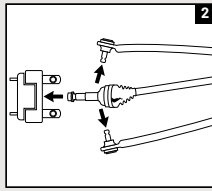

Remove brake caliper, hub, tie rod and upper and lower ball joints.