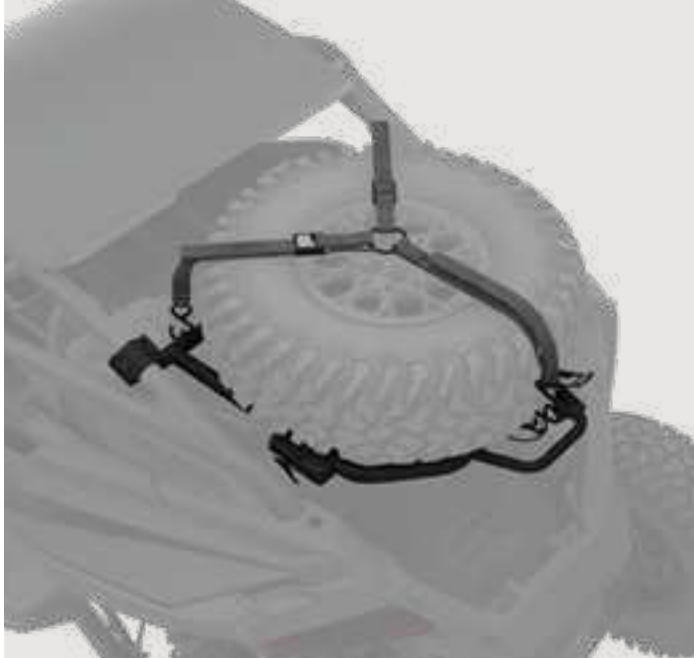

» 3 QT FRONT • 2891668

» 6 QT REAR • 2891669

PRO R/4 '22-26, PRO S/4 '25-26, PRO XP/4 '20-26

PIVOTING SPARE TIRE CARRIER

- Secure mounting with dual latches
- Steel mounts and rack
- Holds up to a 33" tire and supports 75 LBS of weight
- Single-handed release mechanism