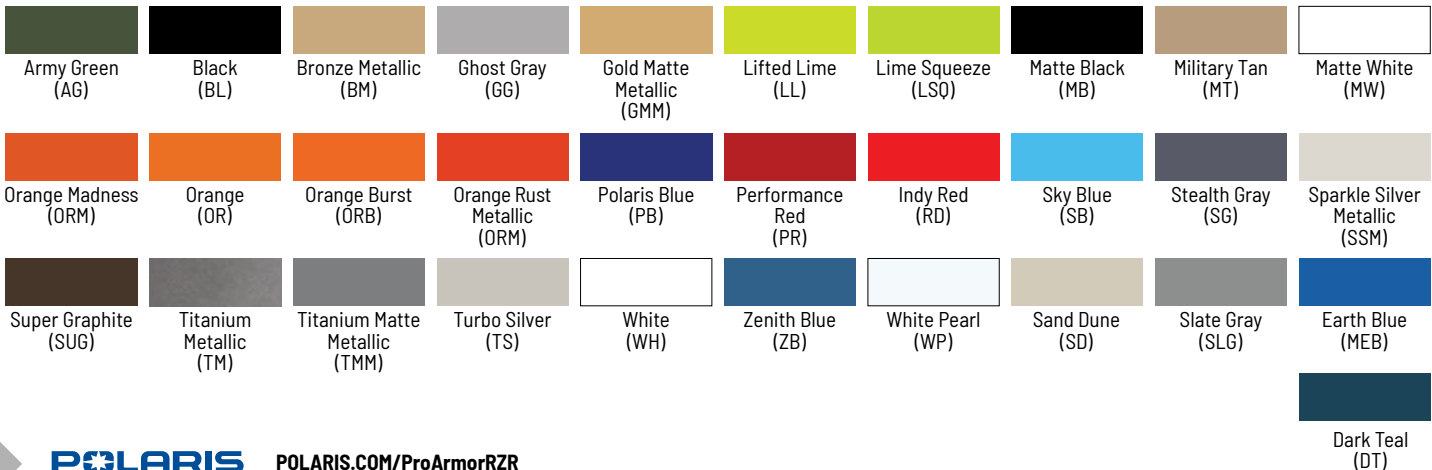

NEW SARAPE COOLER BAG

- Holds 24 cans and 14 LBS of ice
- Zipper front pocket
- 5-layer design keeps ice frozen
- Guaranteed not to leak
- Includes removable shoulder strap
- Lightweight polyethylene film for moisture prevention
- Spun polyester sheeting
- Abrasion resistant leak proof TPU liner

- » 24 PACK • A24UY336SAR