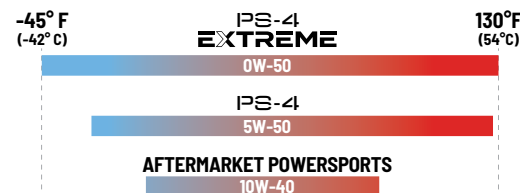

WIDEST VISCOSITY FOR ULTIMATE PROTECTION