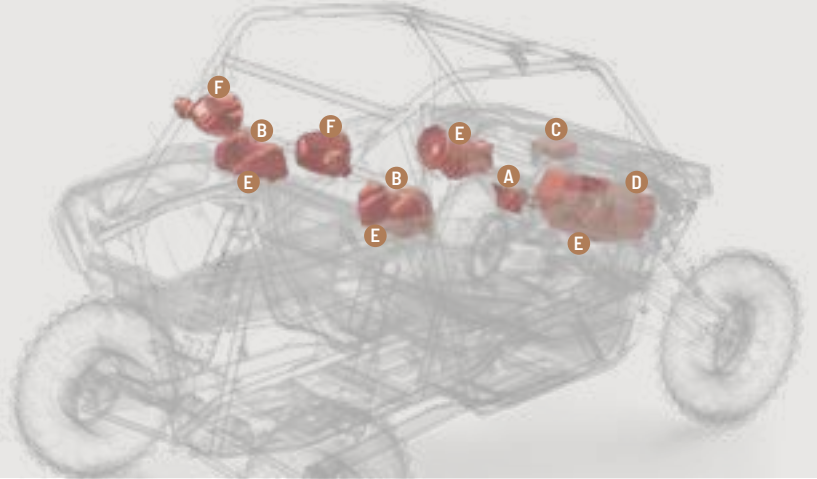

Shown on '25 XP Sport 4-Seat. Applicable to all models with adjustments.
*Not compatible with Ultimate trim.
**Stock on Ultimate trim.

> AUDIO

Rockford Fosgate® partnered with Polaris to create the next evolution of factory-installed off-road audio. Purpose-built to stand up to any outdoor environment and designed to perform no matter the ride. Specifically tuned and rider-centric to create an audio experience that is second to none.