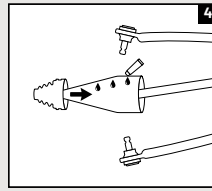

Spread silicone lube on entire cone tool. Slide boot over cone tool, large end first. See package for outer boot instructions.