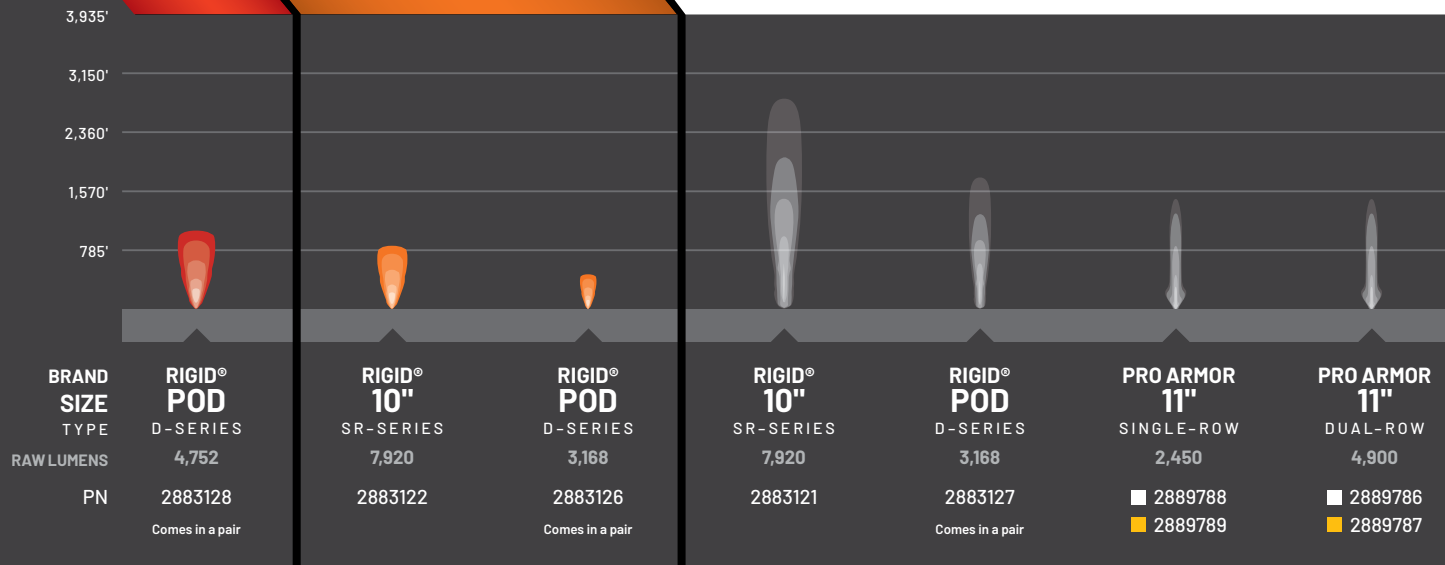

OPTICS

DRIVING

FLOOD

SPOT

LIGHT BAR OPTIONS

PRO ARMOR ROCK LIGHTS

- Add style and nighttime functionality to your vehicle
- Universal mounting for wheel wells or other desired vehicle locations

- » WHITE • 2884645
- » RED • 2884683
- » BLUE • 2884684

*If RIGID® determines, in its sole discretion, that your product is defective in material or workmanship, RIGID® will honor your warranty claim. In some cases the product will be replaced, depending on the specific timeframe of the purchase. If the product is repaired, all parts, labor and return shipping may be covered by RIGID®.