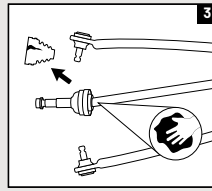

Remove old boot and clean joint.