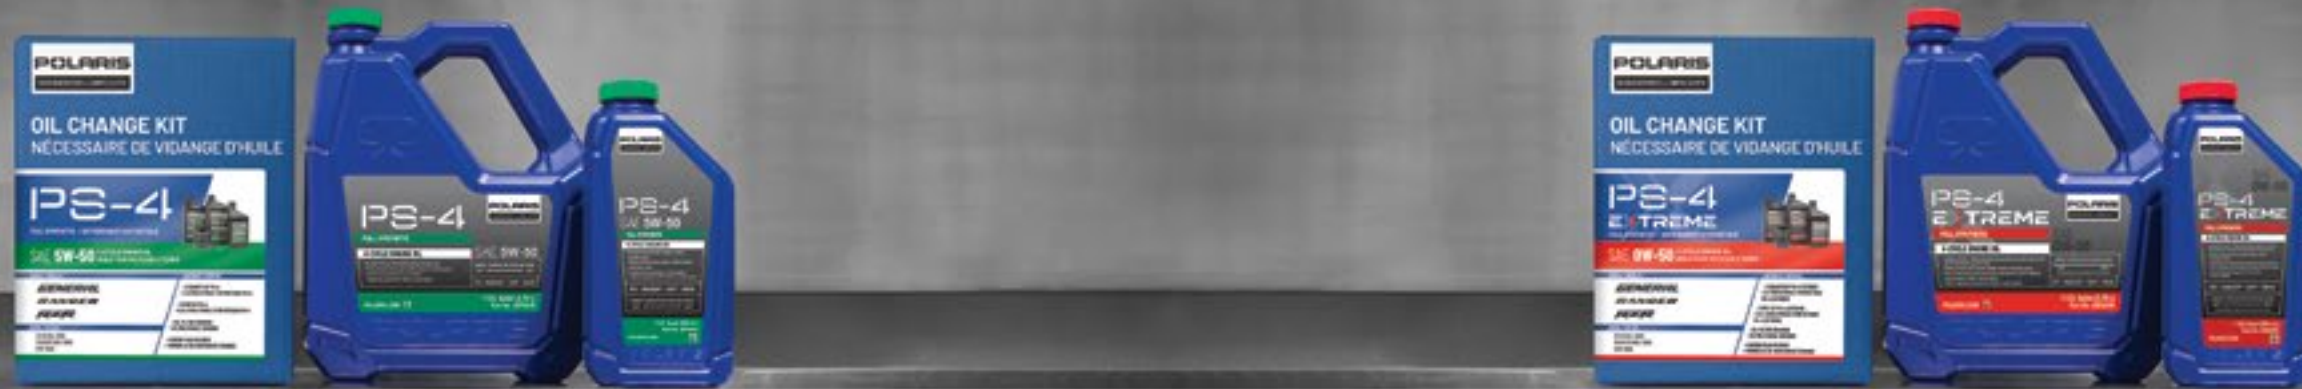

OIL

PS-4 FORMULATIONS BEST PROTECTION, BEST PERFORMANCE

Our new PS-4 5W-50 formulation and PS-4 Extreme Synthetic 0W-50 have been designed to provide the best fluid technologies for long lasting wear protection. These formulations include a new Polaris exclusive additive system to keep the engine cleaner from deposit build-up to maximize power and powersports-grade synthetic base stocks that provide the ultimate in engine protection.

PS-4 5W-50 FULL-SYNTHETIC OIL

Optimal for ambient operating temperatures of -40° F to 100° F

» 1 Quart 2876244   » 1 Gallon 2876245   » 16 Gallons 2876247   » 55 Gallon Drum 2876246   » 330 Gallon Tote 2878814

PS-4 0W-50 EXTREME FULL-SYNTHETIC OIL

Optimal for ambient operating temperatures of -45° F to 130° F

» 1 Quart 2889395   » 1 Gallon 2889396   » 16 Gallons 2889397   » 55 Gallon Drum 2889398   » 330 Gallon Tote 2889399

OIL CHANGE KITS

These convenient kits include everything needed including filter and oil volume per vehicle

PS-4 5W-50		PS-4 EXTREME 0W-50
PART NUMBER	VEHICLE FITMENT	PART NUMBER
2202166	RANGER/RZR/SPORTSMAN 570, TWIN 600, TWIN 700, TWIN 800	2890056
2879323	RANGER, POLARIS GENERAL 900-1000, RZR 900-1000, RS1	2890057
2877473	RANGER/SPORTSMAN 300-500, SPORTSMAN/SCRAMBLER 500/850/1000	2890055
2881696	RZR TURBO	2890058