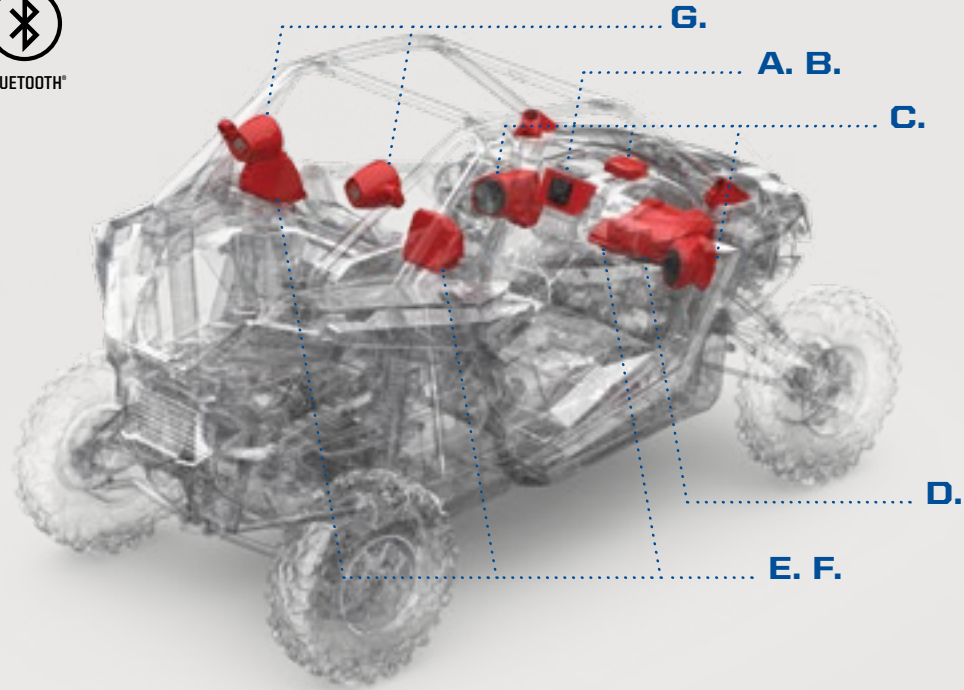

PRO R, TURBO R & PRO XP

A NEW AUDIO EXPERIENCE

Rockford Fosgate® partnered with Polaris to create the next evolution of factory-installed off-road audio. Purpose-built to stand up to any outdoor environment and designed to perform no matter the ride. Specifically tuned and rider-centric to create an audio experience that is second to none.

- PLUG & PLAY
- ELEMENT READY
- NO LOSS OF CARGO SPACE
- BLUETOOTH®

SOURCE UNITS

- Designed specifically for the Pro platform
- Tuned to combat wind and motor noise, delivering an incredible sound no matter the speed
- Element ready design guards against dust and moisture intrusion

AMPLIFIERS

- Ultra Compact CLEAN technology
- Highly efficient design capable of being pushed hard without overheating

SPEAKERS

- Off-Road Optimized Element Ready speakers that thrive in any outdoor environment
- Specifically tuned enclosures create rich cockpit sound
- Rugged, yet lightweight, materials that don't sacrifice speed for sound

SUBWOOFERS

- High-power, high-excursion subwoofer that acoustically couples with the cockpit for perfect bass response
- Torture tested to ensure long life and performance

A. 7" DISPLAY POWERED BY RIDE COMMAND*

» 2884072 • $1,594⁹⁹

PRO R 4 '22-23, PRO R '22-23, TURBO R 4 '22-23, TURBO R '22-23, PRO XP 4 '20-23, PRO XP '20-23

REQUIRES MOUNT KIT 2884584

STANDARD ON PREMIUM/ULTIMATE MODELS

SEE P. 64 FOR FULL RIDE COMMAND DETAILS

B. PMX-2 HEAD UNIT

- 2.7" full color display
- AM/FM/WB tuner
- Pandora® control
- Bluetooth® connectivity
- Includes mount kit

» 2883964 • $564⁹⁹

PRO R 4 '22-23, PRO R '22-23, TURBO R 4 '22-23, TURBO R '22-23, PRO XP 4 '20-23, PRO XP '20-23

NOT COMPATIBLE WITH PREMIUM/ULTIMATE MODELS

C. STAGE 2 FULL RANGE AMPLIFIER AND FRONT UNDER-DASH SPEAKERS TOP SELLER

- 400 watt full range amplifier with enclosure and grille
- 50 watt 6.5" component speakers including tweeters with enclosures

» 2883943 • $799⁹⁹

PRO R 4 '22-23, PRO R '22-23, TURBO R 4 '22-23, TURBO R '22-23, PRO XP 4 '20-23, PRO XP '20-23

STANDARD ON PREMIUM/ULTIMATE MODELS

D. STAGE 3 10" POWERED SUBWOOFER UPGRADE

- 400 watt 10" subwoofer with enclosure and grille
- 400 watt integrated subwoofer amplifier

» 2883857 • $799⁹⁹

PRO R 4 '22-23, PRO R '22-23, TURBO R 4 '22-23, TURBO R '22-23, PRO XP 4 '20-23, PRO XP '20-23

E. STAGE 4 10" POWERED SUBWOOFER WITH REAR COAXIAL SPEAKER UPGRADE

- 400 watt 10" subwoofer with enclosure and grille
- 400 watt integrated subwoofer amplifier
- 50 watt 6.5" coaxial speakers with enclosures and grilles

» 2884655 • $1,249⁹⁹

PRO R 4 '22-23, PRO R '22-23, TURBO R 4 '22-23, TURBO R '22-23, PRO XP 4 '20-23, PRO XP '20-23

F. STAGE 5 12" POWERED SUBWOOFER WITH FULL SYSTEM SPEAKER UPGRADE

- 400 watt 12" subwoofer with enclosure and grille
- 400 watt integrated subwoofer amplifier
- 100 watt 6.5" coaxial speakers with enclosures and stainless steel grilles
- 100 watt 6.5" front component replacement speakers
- High output tweeters with stainless steel grilles
- 2x more power and sound delivery over the stock system

» 2889463 • $1,699⁹⁹

PRO R 4 '22-23, PRO R '22-23, TURBO R 4 '22-23, TURBO R '22-23, PRO XP 4 '20-23, PRO XP '20-23

COMPATIBLE WITH PREMIUM/ULTIMATE ONLY

NOT COMPATIBLE WITH REAR PODS (2883945)

SUBWOOFER ADDITION ELIMINATES GLOVE BOX STORAGE

G. REAR PODS USE WITH STAGE 2, STAGE 3 OR STAGE 4

- 50 watt 6.5" coaxial speakers with can-enclosures, mounting hardware and grilles

» 2883945 • $624⁹⁹

PRO R 4 '22-23, PRO R '22-23, TURBO R 4 '22-23, TURBO R '22-23, PRO XP 4 '20-23, PRO XP '20-23

NOT COMPATIBLE WITH ROCKFORD FOSGATE ULTIMATE LE MODELS, STAGE 5 AUDIO UPGRADE (2889463)