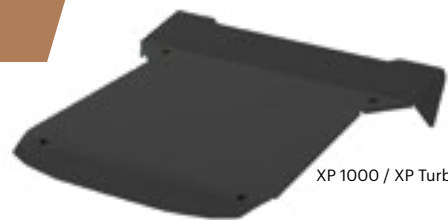

> ROOFS

LOCK & RIDE POLY SPORT ROOF TOP SELLER

- Rigid, injection-molded design to eliminate warping in high-heat conditions
- Integrated mounting locations for lighting
- Rugged, textured polyethylene construction for impact and abrasion resistance
- Not compatible with upper or full doors