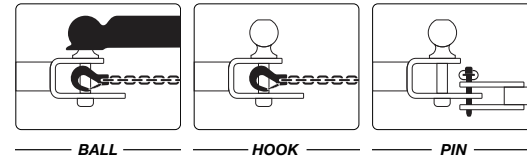

- Ball, hook and pin design
- Durable, rust resistant steel with black powdercoated finish
- Removable ball
- HD 5/8" pin and clip

HITCH WITH 2" BALL

- » 2" x 2" RECEIVER 2830522 • \$39⁹⁹
- » 1 1/4" x 1 1/4" RECEIVER 2830523 • \$39⁹⁹