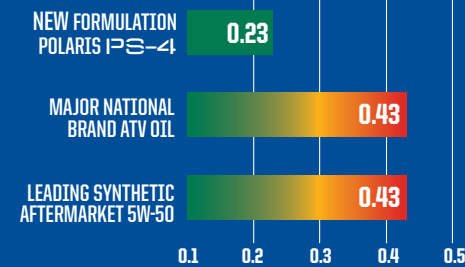

ENGINE WEAR TEST LOWER NUMBER = LESS WEAR OF CRITICAL ENGINE PARTS LESS WEAR MEANS LONGER ENGINE LIFE

ASTM D4172. In 3rd party against 11 competitive products Polaris had 40% or better wear protection compared to all of the test products.

THE BEST PROTECTION

- At least 40% improved wear protection compared to previous Polaris PS-4 formulation and all aftermarket oils tested

Best engine protection against wear for the longest engine life.