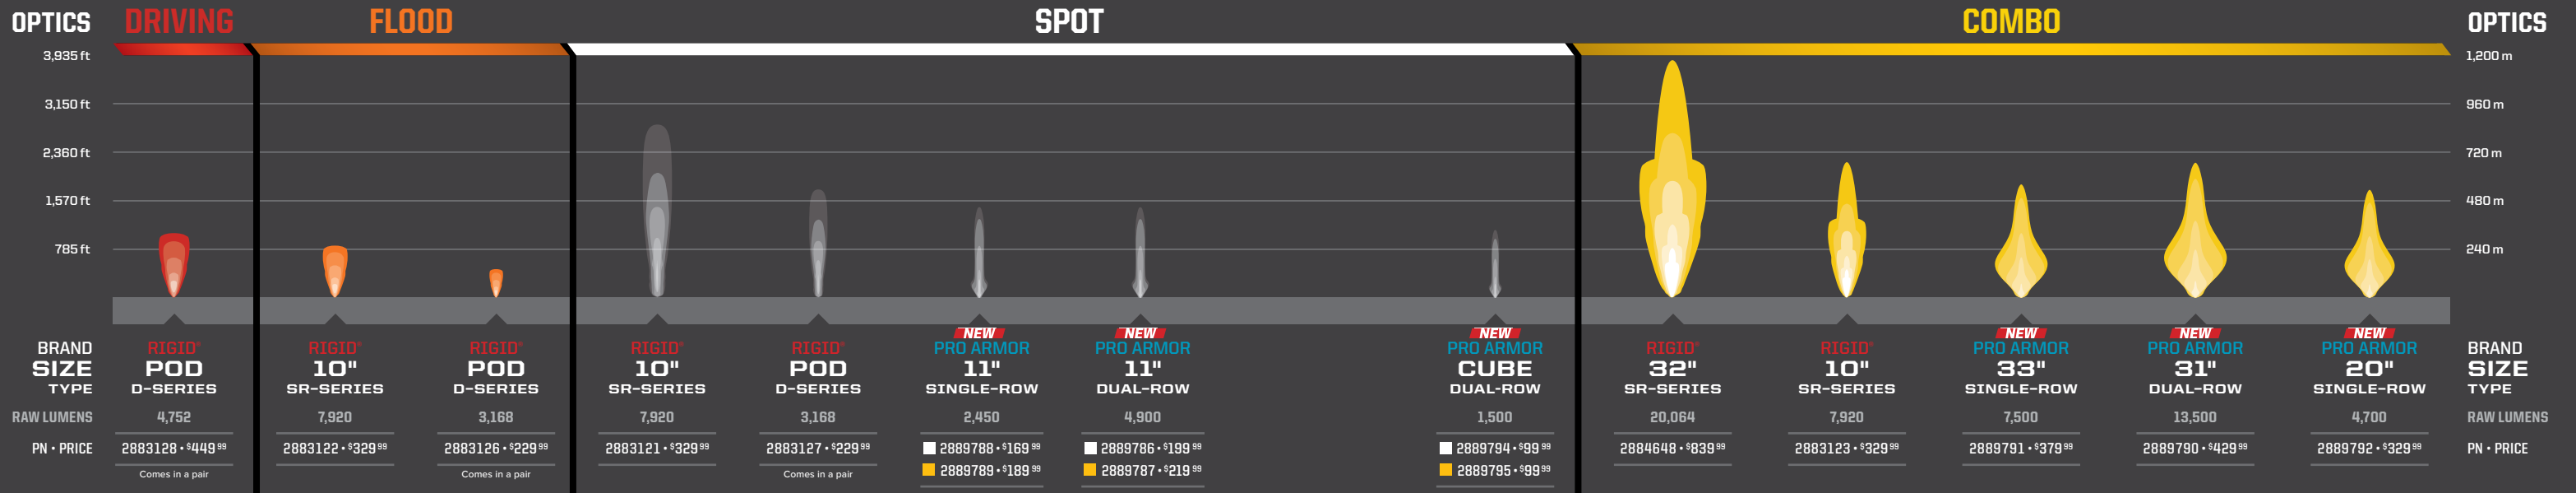

EXCLUSIVE OPTICS

RIGID® invests heavily in optical science and has patented multiple optics and optics systems, maximizing light output and efficiency.

RIGID® LIMITED LIFETIME WARRANTY

If you own a RIGID® light and it breaks, we will replace or repair it for life.*

RUGGED CONSTRUCTION

Pro Armor lights are designed to be big and beefy with an aggressive style all their own, and housed in IP67 marine-grade rated UV polyester powder-coating.

MASSIVELY BRIGHT

Pro Armor builds bright lights designed for any riding experience. All that power is directed through heat dissipating aluminum for streamlined heat management.

LIGHT BAR TYPES

SR-SERIES PRO

Sleek, powerful, low-profile (under 2" tall). Lights extreme distances with low energy usage. Available in 10" & 32"

D-SERIES PRO

Compact to fit almost anywhere with high output and low energy usage. Available in Driving, Flood & Spot

DUAL-ROW LED

The most spread and farthest illumination downrange. Easy to mount. Available in 11" & 31"

SINGLE-ROW LED

Powerful, compact, low-profile light bars with a sleek look. Available in 11", 20" & 33"

CUBE LED

Small size allows mounting in strategic locations for added lighting. Available in Spot

LIGHT BAR OPTIONS

SHOP & VERIFY VEHICLE FITMENT AT POLARIS.COM/ShopRZR