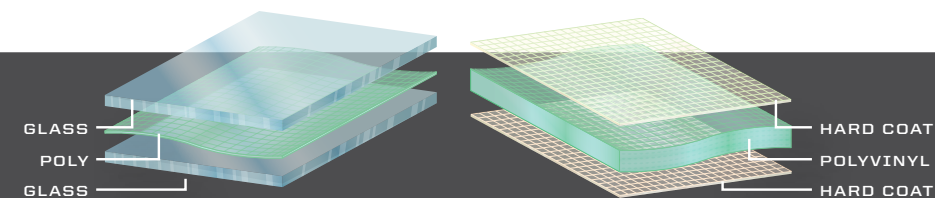

GLASS VS HARD COAT POLY

- Superior optical clarity (automotive level)
- Scratch-resistant
- Seals tight
- Cold weather/heavy duty

- Lightweight, flexible, easy to store/remove
- Impact-resistant
- 30x more scratch resistance than regular poly windshields

	TURBO R	PRO XP
RECOMMENDED 2-SEAT CAB		
2889019 FULL VENTED WINDSHIELD - GLASS		$799⁹⁹
2889750 GLASS WINDSHIELD WIPER KIT		$549⁹⁹
2883757 POLY REAR PANEL		$369⁹⁹
2883928 POLY SPORT ROOF		$399⁹⁹
2884664 CANVAS UPPER HALF DOORS		$849⁹⁹
2884658 FRONT DOOR INNER CLOSEOFF PANELS		$409⁹⁹
TOTAL		$3,379⁹⁹

Available on 2-Seat and 4-Seat vehicles.

	TURBO R	PRO XP
RECOMMENDED 4-SEAT CAB		
2884305 FULL VENTED WINDSHIELD - HARD COAT POLY		$584⁹⁹
2884147 POLY REAR PANEL		$369⁹⁹
2883990-458 ALUMINUM ROOF		$749⁹⁹
2884660-458 ALUMINUM DOORS		$1,029⁹⁹
2884665 CANVAS UPPER HALF DOORS		$1,499⁹⁹
TOTAL		$4,234⁹⁹

Available on 2-Seat and 4-Seat vehicles.

REAR PANEL

LOCK & RIDE
POLY REAR PANEL

- Drape formed 3mm polycarbonate for lightweight, impact-resistant durability
- Maintains rear visibility and reduces rear air swirl from entering the cockpit
- If installed, Rear Audio Pods should project backwards

	TURBO R	PRO XP
2-SEAT		4-SEAT NOT SHOWN
2883757	$369⁹⁹	2884147
TURBO R '22-23, PRO XP '20-23		TURBO R 4 '22-23, PRO XP 4 '20-23
PRO R		
2-SEAT NOT SHOWN		4-SEAT NOT SHOWN
2884352	$369⁹⁹	2884594
PRO R '22-23		PRO R 4 '22-23

PRO R, TURBO R & PRO XP

AUDIO

WINDSHIELDS & REAR PANELS

ROOFS, DOORS & HEATER

VEHICLE PROTECTION

LIGHTING

STORAGE

MISC, MIRRORS & WINDSHES

PRO ARMOR AFTERMARKET