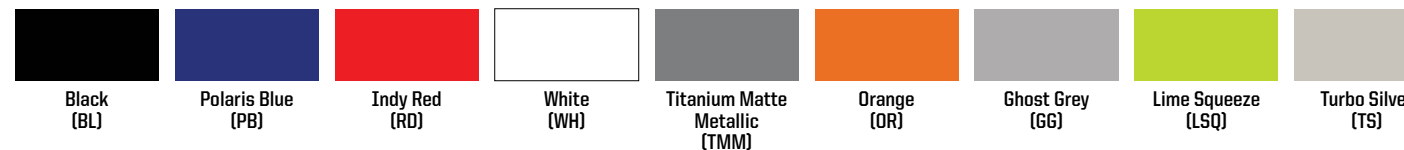

TRAIL TRADITIONAL HALF DOORS

- All aluminum construction to ensure strength and durability
- Utilizes the OEM paddle latch
- Easy to install with direct bolt on, no drilling required
- Reverse and limit hinge allow for easy entry and exit
- Welded in aluminum skins for sleek styling and limited rattling

» P1520002 • $669⁹⁵
TRAIL S '21-23, TRAIL '21-23, 900 '15-20, S 900 '15-20
HINGE (5259048) REQUIRED FOR USE ON TRAIL S MODELS

COLORS: ■ BL ■ PB ■ RD ■ WH ■ TMM ■ GG ■ LSQ ■ TS