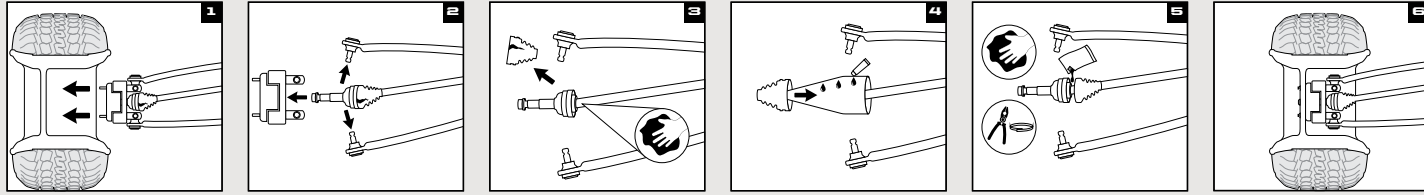

CV BOOT REPAIR KIT*

- A quick trail-side fix to increase trail time
- The flexible and durable boot material expands over a cone tool for CV boot repairs, without disassembling CV axles
- Universal fit – works as a temporary fix for most powersports axles
- All components fit inside the cone, and a cover is provided for compact durable storage
- Easily fits in a cargo box, attached to the roll cage, in the glovebox or many other storage locations

FIX ON THE GO | TEMPORARY COVERAGE

UTV CV BOOT REPAIR KIT

1. Kit includes the following items:
- (1) Expandable XL CV Boot
  - (1) Reusable Cone Tool
  - (2) CV Boot Clamps
  - (1) Tube of Silicone Lube
  - (1) Grease Packet
  - (1) Cone Cover
3. » 2830526 • $29⁹⁹

UTV TRAIL BOOT ONLY

1. » 2830527 • $14⁹⁹
2. ### ATV
3. » CV REPAIR KIT 2830528 • $25⁹⁹
   - » TRAIL BOOT ONLY 2830529 • $14⁹⁹

SEE HOW THE CV BOOT REPAIR KIT WORKS AT POLARIS.COM/MAINTENANCE-VIDEOS

HOW TO INSTALL

1. 1 Remove wheel and axle nut.
2. 2 Remove brake caliper, hub, tie rod and upper and lower ball joints.
3. 3 Remove old boot and clean joint.
4. 4 Spread silicone lube on entire cone tool. Slide boot over cone tool, large end first. See package for outer boot instructions.
5. 5 Empty the bag of grease into the CV joint/boot, clean sealing points and install clamps.
6. 6 Reassemble tie rod, ball joints, brake caliper, axle nut, tire and wheel.

Refer to your service manual for further instructions and torque specifications.
*Designed for temporary CV boot repair. Purchase the OEM CV Boot for a permanent repair.