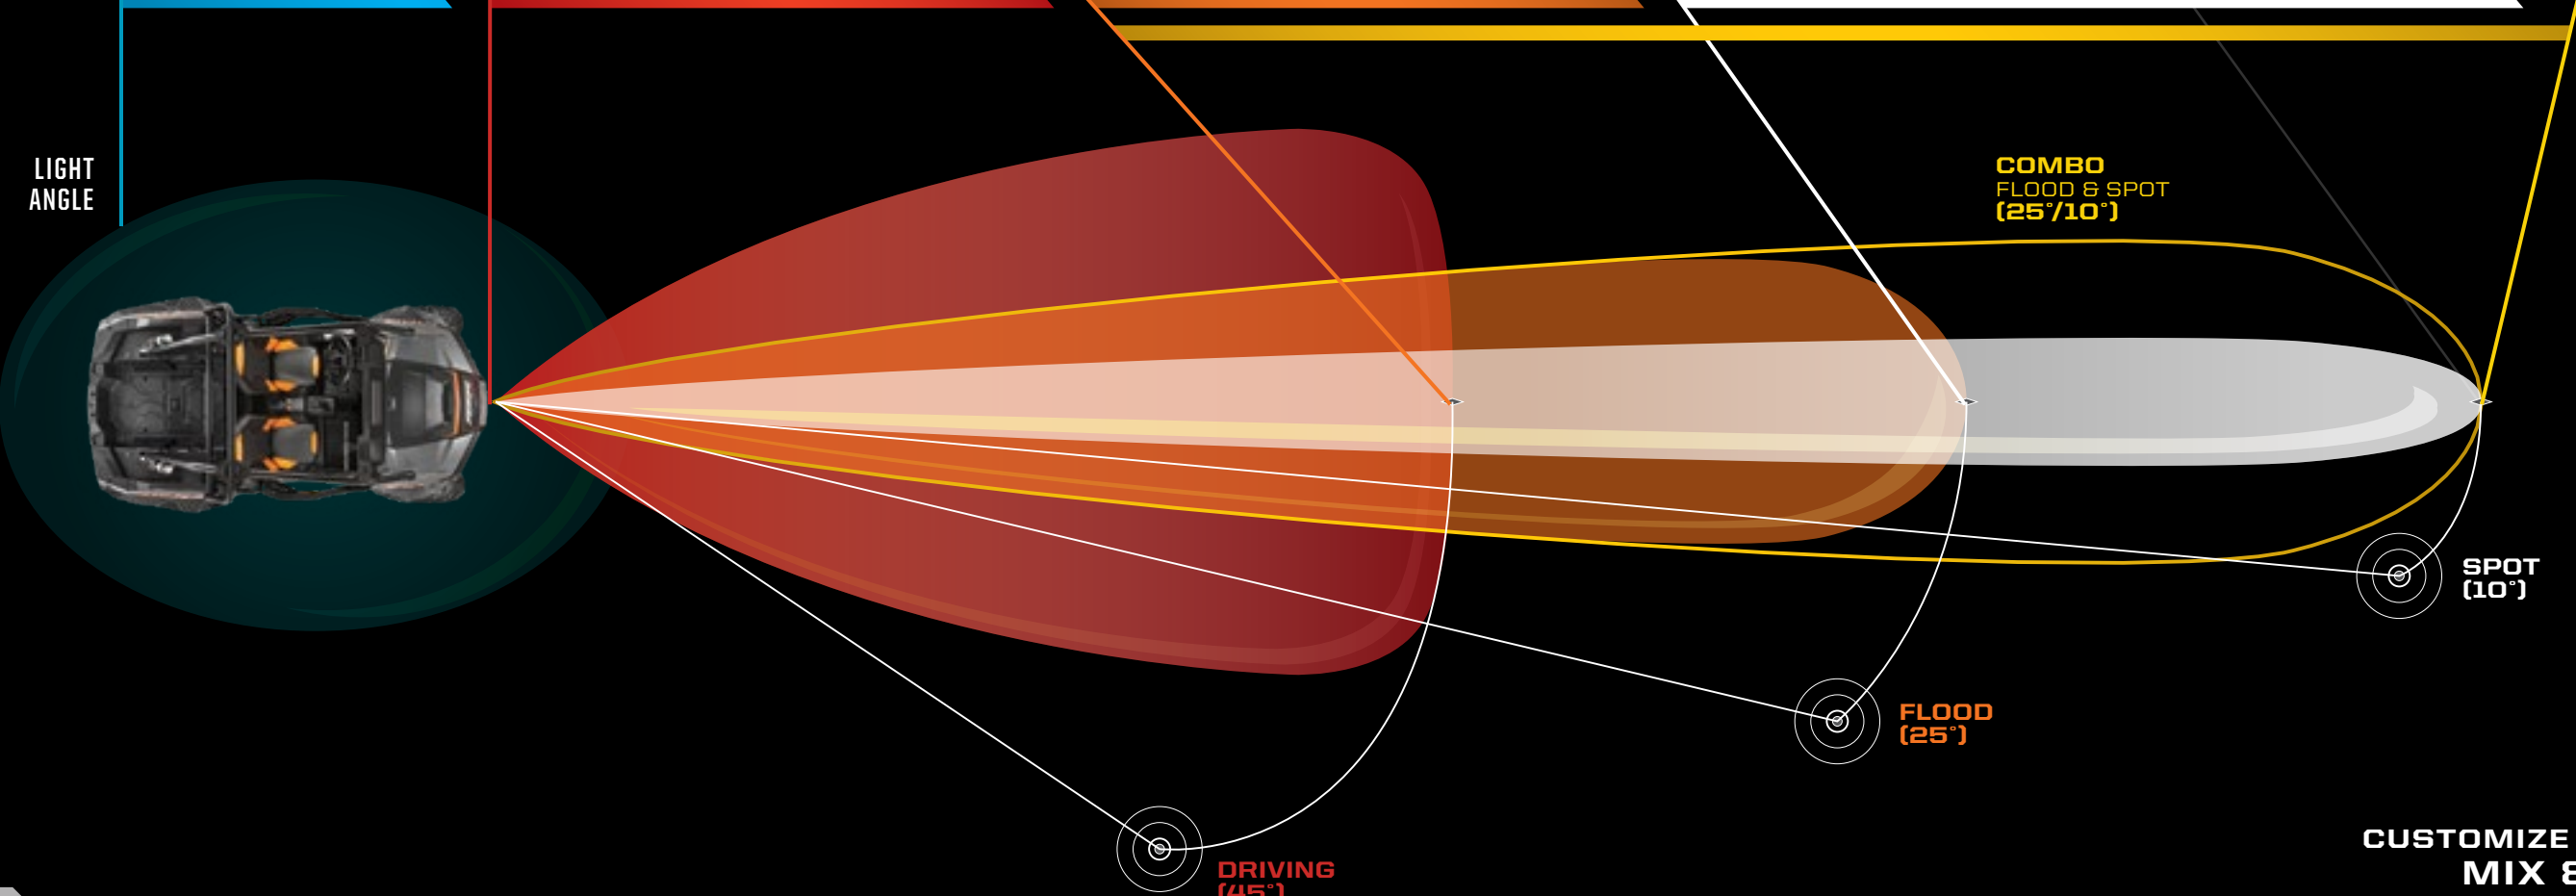

BUILD YOUR VISION

OPTICS	ACCENT	DRIVING	FLOOD	SPOT	COMBO
USAGE	DIFFUSED COLORED LIGHT ADDED FOR STYLE & PERSONALIZATION - Durable, dust and water resistant construction - Ideal for showcasing your lifted vehicle or custom suspension	GREAT FOR ALL RIDING STYLES, TERRAINS OR WORK APPLICATIONS - Beam: Extra-wide, moderate center intensity - Recommended Mounting: All points	BEST FOR WIDE-OPEN TERRAINS OR WORK APPLICATIONS REQUIRING BROAD LIGHT - Beam: Wide, shorter - Recommended Mounting: Low & rear - Ideal for medium speeds when peripheral vision is important	BEST FOR TIGHT RIDING TERRAINS AND CONDITIONS REQUIRING LONG-DISTANCE VISIBILITY - Beam: Concentrated long beam - Recommended Mounting: High - Ideal for high speeds so you can see and react to your environment	ALL-AROUND VERSATILITY FOR ANY RIDING TERRAIN, CONDITION OR WORK APPLICATION - Beam: Combination of flood and spot optics - Recommended Mounting: All points - Ideal for all-around distance visibility
DRIVING SPEED	ALL	SLOW TO MEDIUM	SLOW TO MEDIUM	HIGH	ALL

**CUSTOMIZE YOUR ILLUMINATION
MIX & MATCH LIGHTS**

COMMON

LIGHTING

CONNECTED TECHNOLOGY

AUDIO

WHEELS & TIRES

VEHICLE & RIDER PROTECTION

COOLERS

COCKPIT ACCESSORIES & MIRRORS

WINCHES

MISC. STD & YOUTH