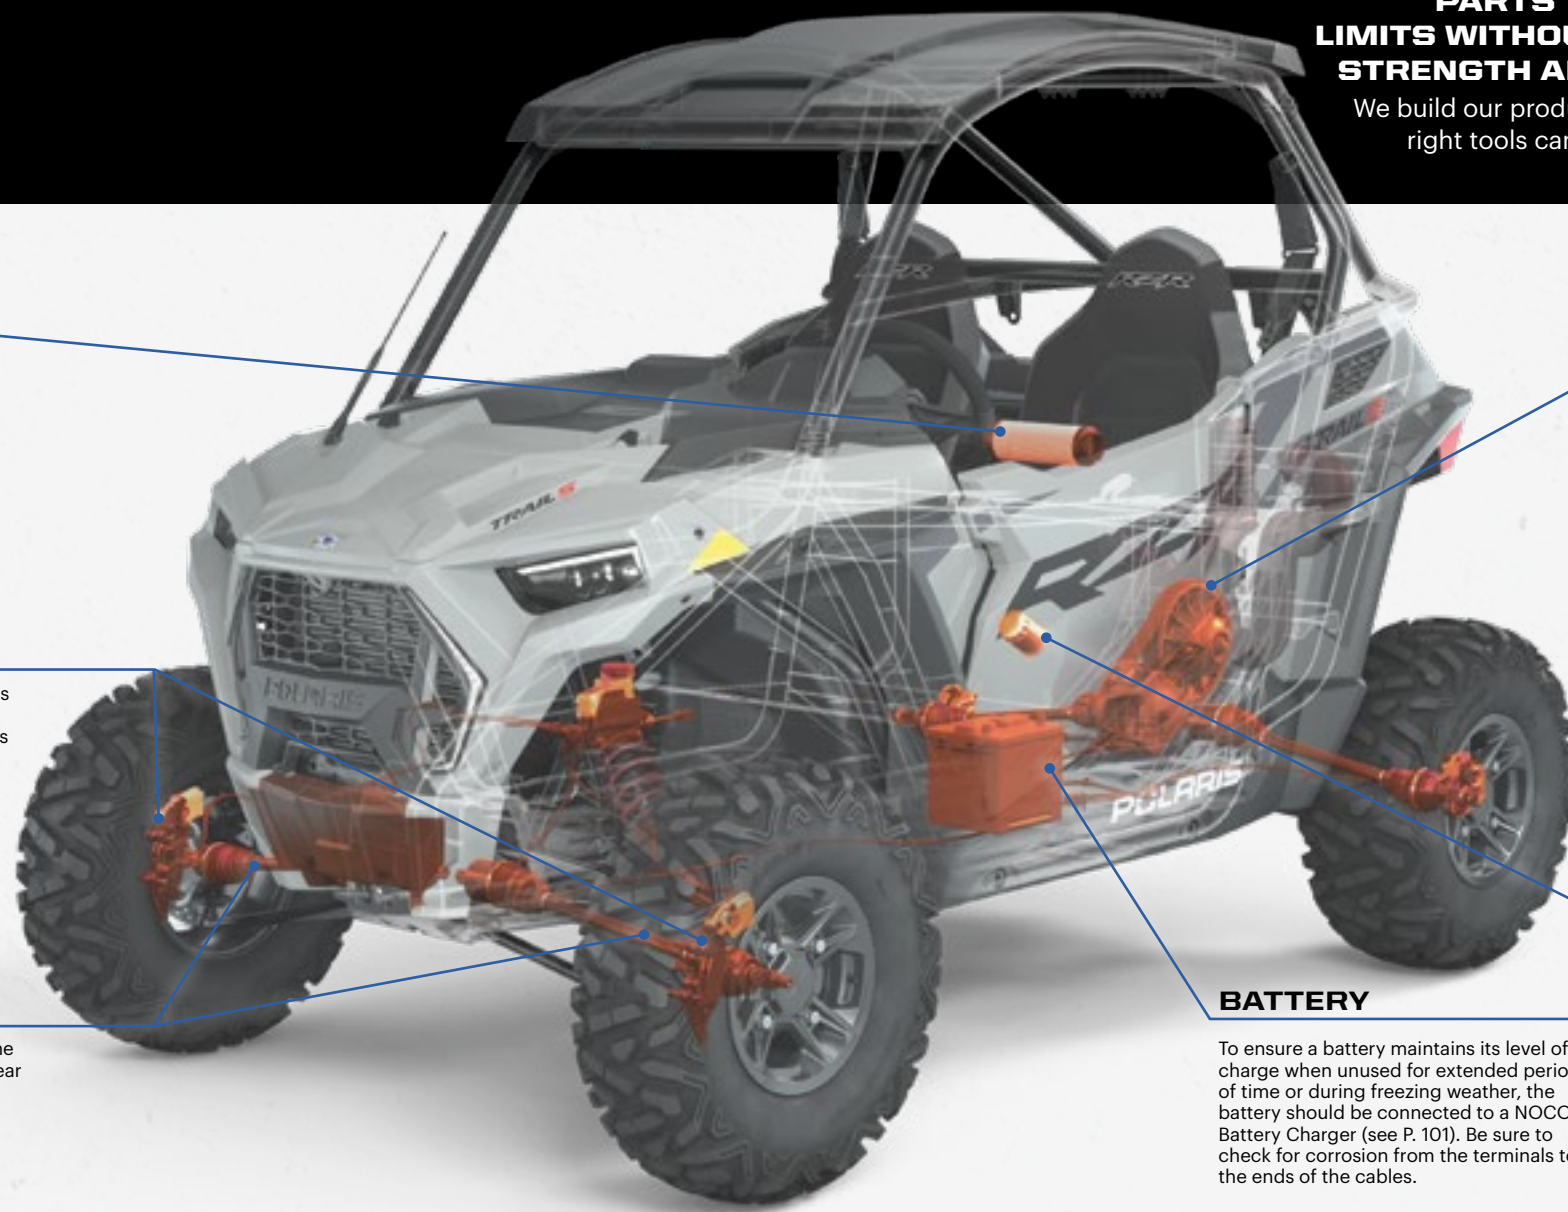

FOR THE LIFE OF YOUR RIDE

PARTS THAT PUSH THE LIMITS WITHOUT SACRIFICING STRENGTH AND DURABILITY.
We build our products so anyone with the right tools can maintain their vehicle.

POLARIS
ENGINEERED PARTS & LUBRICANTS

PARTS & GARAGE

MAINTENANCE

OIL & LUBRICANTS

MAINTENANCE FLUIDS

GARAGE ACCESSORIES & BATTERY CHARGERS

HO PARTS

SERVICE PARTS

TIRE SEALANT & TRAILERING

POLARIS POWER

MAINTENANCE TIP

BREAK-IN PERIOD

The break-in period for your new RZR is the first 25 hours of operation, 1 month, or the time it takes to use the first two tanks of fuel (whichever comes first). No single action on your part is as important as a proper break-in period. Careful treatment of a new engine will result in more efficient performance and longer life for the engine.

SEE OUR LATEST MAINTENANCE TIPS AT RZR.POLARIS.COM/EN-US/SELF-HELP

AIR FILTER

A clogged air filter can restrict air flow to the engine leading to reduced engine performance, engine life or catastrophic failure.

BRAKE PADS

Maintaining and/or replacing brakes are critical to the safety and functionality of a vehicle. Brake pads should be checked for wear and oil or grease (petroleum products) contamination and brake discs should be checked for cracks, excessive corrosion or warping.

HALF SHAFT

Check for tears and punctures in the boot, which can lead to CV joint wear that can contribute to axle failure.

DRIVE BELT

Polaris Engineered belts deliver unmatched performance for your off-road vehicle. Developed and tested on all our engines for all environments and conditions. Check your belt for delamination, hour glassing and glazing.

BREAK-IN PERIOD

- Use lower gear (if available) while varying speeds and avoid wide open throttle for 5-10 miles / 8-16 km
- If no low gear is available, vary at moderate speeds while avoiding wide open throttle for 50 miles / 80 km

OUR INVESTMENT

- 40,000+ miles / 64,000+ km of field testing
- Thousands of dyno hours
- 18+ months of development (13,000+ design hours) per belt
- 1,500+ vehicle validation hours
- Collaboration with powertrain and clutch engineers

YOUR ADVANTAGE

- No clutch recalibration
- Less wear and tear due to heat
- Ensure maximum vehicle performance
- More time riding, less time wrenching
- Produced in collaboration with powertrain and clutch engineers to ensure a perfect fit, maximum performance and ultimate durability

BATTERY

To ensure a battery maintains its level of charge when unused for extended periods of time or during freezing weather, the battery should be connected to a NOCO® Battery Charger (see P. 101). Be sure to check for corrosion from the terminals to the ends of the cables.

OIL FILTER

Change oil filters with every oil change to provide the best engine protection and keep the engine operating at peak performance.

FOLLOW RECOMMENDED SERVICE INTERVALS IN THE OWNER'S MANUAL

MAINTENANCE SCHEDULE

25 HRS / 250 Mi / 400 km

BREAK-IN MAINTENANCE

- **ENGINE OIL & OIL FILTER**
  CHANGE
- **GENERAL LUBRICATION**
  ALL FITTINGS, PIVOTS, CABLES, ETC.
- **AIR FILTER**
  INSPECT
  REPLACE AS NEEDED

50 HRS / 500 Mi / 800 km

6 MONTHS

- **AIR FILTER**
  INSPECT
  REPLACE AS NEEDED
- **GENERAL LUBRICATION**
  ALL FITTINGS, PIVOTS, CABLES, ETC.
- **DRIVE BELT**
  INSPECT & ADJUST
  REPLACE AS NEEDED

100 HRS / 1,000 Mi / 1,600 km

12 MONTHS

- **ENGINE OIL & OIL FILTER**
  CHANGE
- **DRIVE BELT**
  INSPECT & CLEAN
  REPLACE AS NEEDED
- **TRANSMISSION FLUID**
  CHANGE
- **AIR FILTER**
  INSPECT
  REPLACE AS NEEDED

150 HRS / 1,500 Mi / 2,400 km

18 MONTHS

- **BATTERY**
  TEST & CLEAN
  REPLACE AS NEEDED
- **DRIVE BELT**
  INSPECT & CLEAN
  REPLACE AS NEEDED
- **TIRES**
  INSPECT CONDITION & PRESSURE
- **AIR FILTER**
  INSPECT
  REPLACE AS NEEDED

200 HRS / 2,000 Mi / 3,200 km

24 MONTHS

- **ENGINE OIL & OIL FILTER**
  CHANGE
- **BRAKE PADS & FLUID**
  REPLACE BRAKE FLUID
- **SPARK PLUGS**
  INSPECT
  REPLACE AS NEEDED
- **AIR FILTER**
  INSPECT
  REPLACE AS NEEDED

250 HRS / 2,500 Mi / 4,023 km

30 MONTHS

- **BATTERY**
  TEST & CLEAN
  REPLACE AS NEEDED
- **SHOCK ABSORBERS**
  REPLACE OIL & SEALS
- **DRIVE BELT**
  INSPECT & CLEAN
  REPLACE AS NEEDED
- **GENERAL LUBRICATION**
  ALL FITTINGS, PIVOTS, CABLES, ETC.
- **AIR FILTER**
  INSPECT
  REPLACE AS NEEDED

300 HRS / 3,000 Mi / 4,828 km

36 MONTHS

- **ENGINE OIL & OIL FILTER**
  CHANGE
- **AIR FILTER**
  INSPECT
  REPLACE AS NEEDED
- **TRANSMISSION & GEARCASES**
  REPLACE FLUIDS

CHECK YOUR OWNER'S MANUAL FOR ADDITIONAL RECOMMENDED SERVICE ITEMS AND VEHICLE-SPECIFIC TIMING