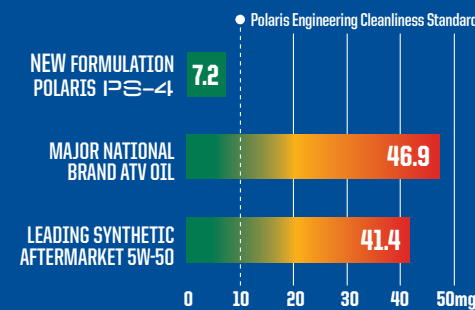

DEPOSIT TEST LOWER DEPOSITS = MAXIMUM POWER

MAXIMUM PERFORMANCE

- New improved PS-4 formulation provides 33% less deposits than previous PS-4 formula

- At least 50% less deposits than all aftermarket oils tested

The cleanest engine for maximum power and performance!

POLARIS EXTREME SYNTHETICS

Our new PS-4 Extreme Synthetic 0W-50 formulation applies only to the **absolute highest performance** products we sell, for ultimate protection and performance in the most extreme conditions.