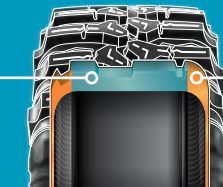

DUAL-COMPOUND = MORE GRIP + LONGER LIFE

Firmer Durometer Rubber = Longer Life

Softer Durometer Rubber = More Grip